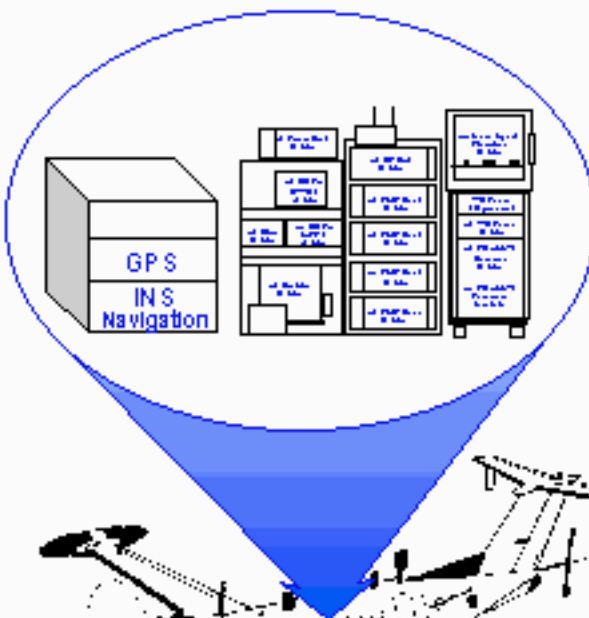

- Interoperable Data Links
- ARF-IPF Link
- Carries TRIXS Net
- 8' x 36' Trailers
- Removable Boggies
- C130 Transportable

ARF Control
Analysis and
Reporting

- Data Link
- Data Distribution System
- DF Processor
- 1 Reconfigurable Workstation *

- Mainframe Computers (2)
- 6 Reconfigurable Workstations *

- 9 Reconfigurable Workstations *

* ELINT, COMINT and Precision Location

UNCLASSIFIED

GUARDRAIL/Common Sensor

System 2 ARF Subsystem

Data Link

COMINT

Joint Tactical Terminals (JTT)

ELINT (AQL)

Precision Location (CHALS-X)

UNCLASSIFIED

UNCLASSIFIED

IEW&S
PROGRAM EXECUTIVE OFFICE

GUARDRAIL/Common Sensor System 1 Remote Relay

UNCLASSIFIED