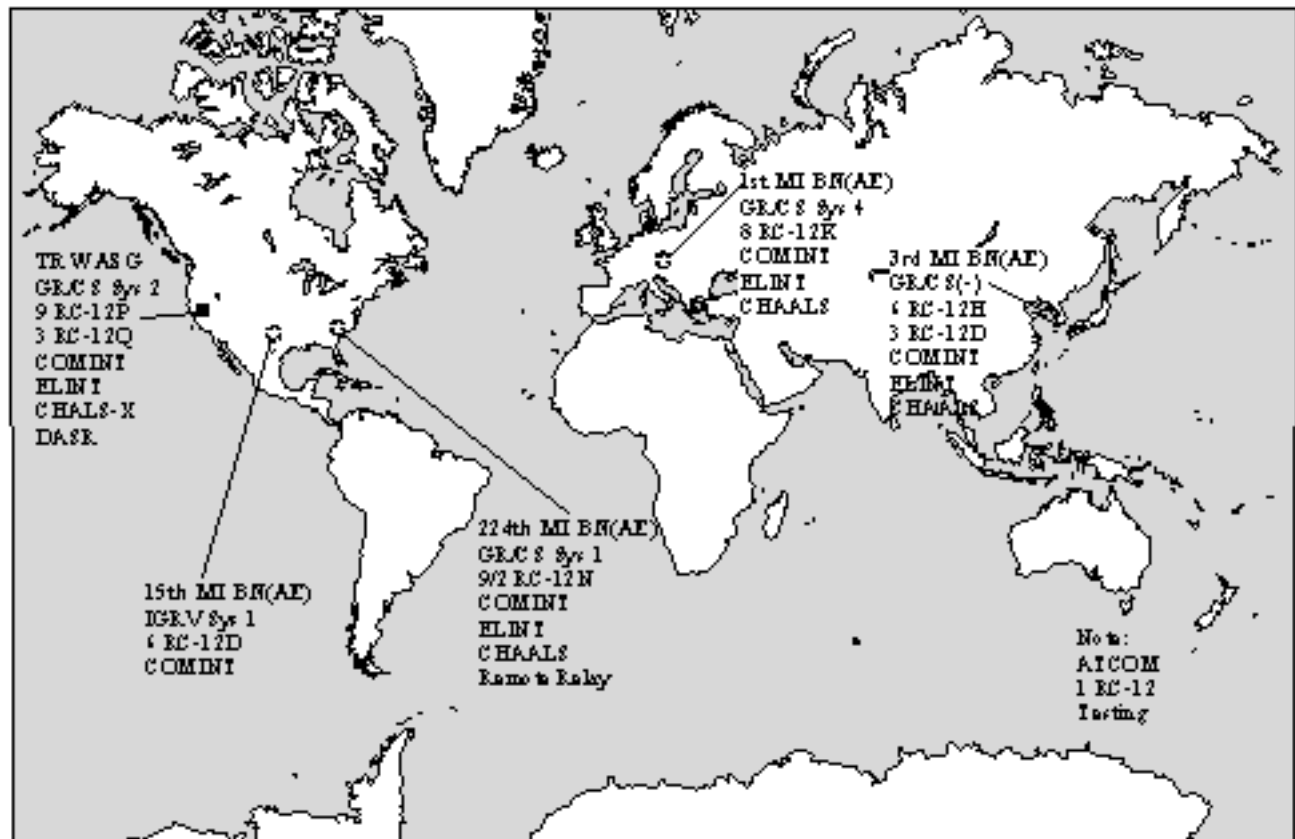

UNCLASSIFIED

IEW&S
PROGRAM EXECUTIVE OFFICE

GUARDRAIL/Common Sensor Units Worldwide

142298

UNCLASSIFIED

284CR1502