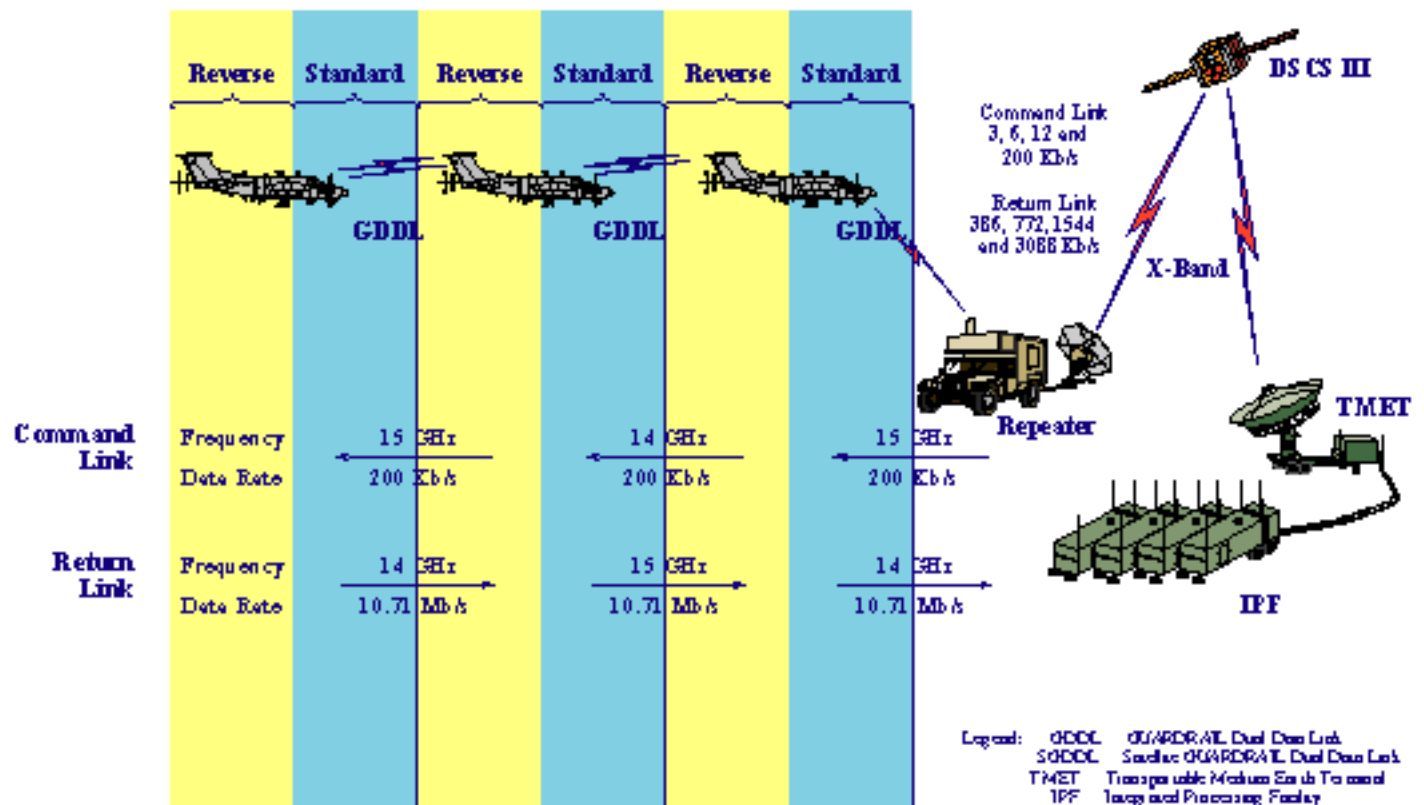

UNCLASSIFIED

GR/CS System 2

Repeater Air-to-Satellite Relay

UNCLASSIFIED