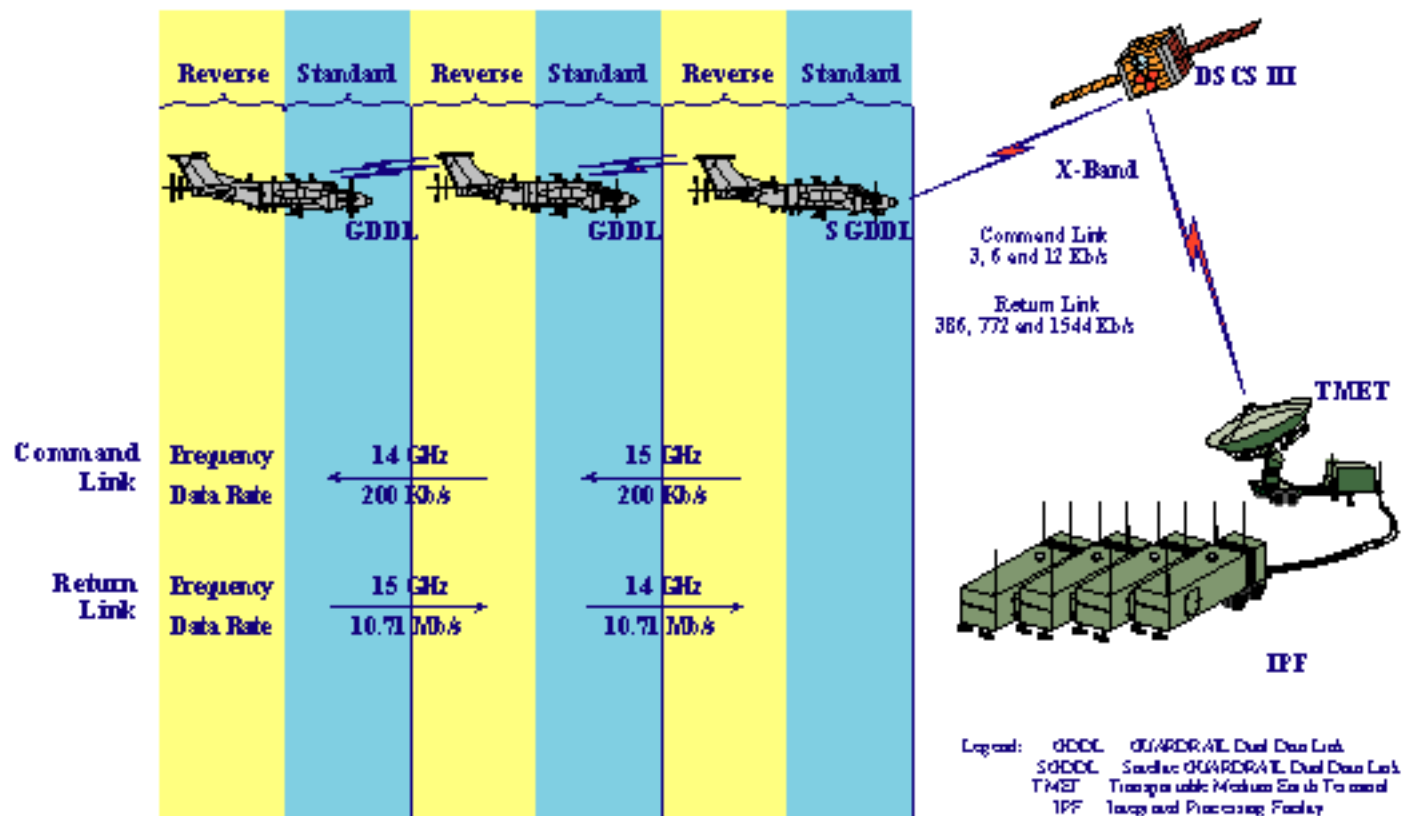

UNCLASSIFIED

GR/CS System 2

Direct Air-to-Satellite Relay (DASR)

UNCLASSIFIED