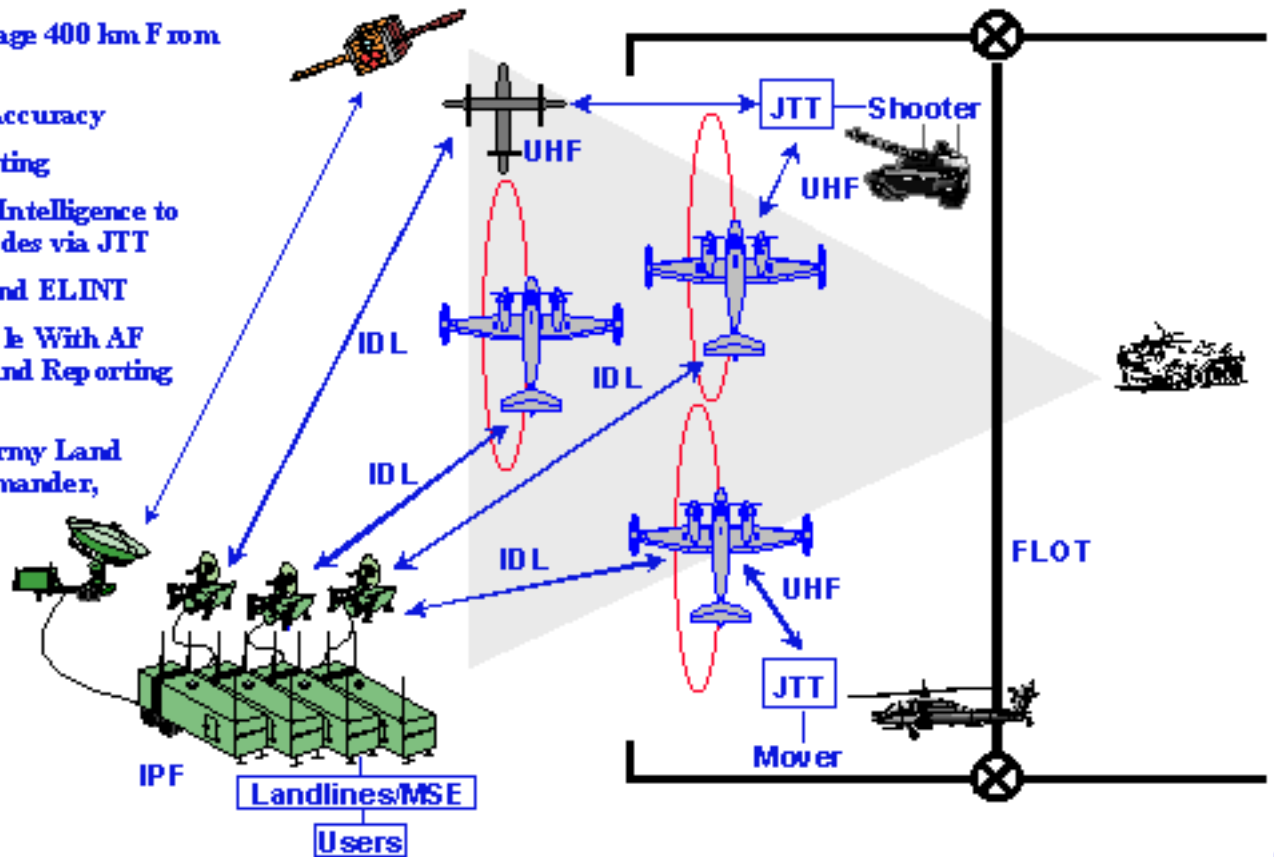

UNCLASSIFIED

GUARDRAIL/Common Sensor System Description

GR/CS is a Corps-Level, Airborne SIGINT Collection and Location System Capable of Providing Tactical Commanders Near-Real Time Targeting Information

- Collection and Location of Threat Communications and Non-communications Emitters Throughout the Corps AO
- Near-Real Time Targeting Accuracy's
- Broadcast Dissemination From Corps Through Brigade
- Joint Collection and Dissemination

UNCLASSIFIED

GUARDRAIL/Common Sensor Operational Concept

- LOS Coverage 400 km From Aircraft
- Targeting Accuracy
- NRT Reporting
- Broadcasts Intelligence to Multiple Nodes via JTT
- COMINT and ELINT
- Interoperable With AF Collection and Reporting System
- Supports Army Land Force Commander, EAC

- Interoperable Data Links
- ARF-IPF Link
- Carries TRIXS Net
- 8' x 36' Trailers
- Removable Boggies
- C130 Transportable

ARF Control
Analysis and
Reporting

- Data Link
- Data Distribution System
- DF Processor
- 1 Reconfigurable Workstation *