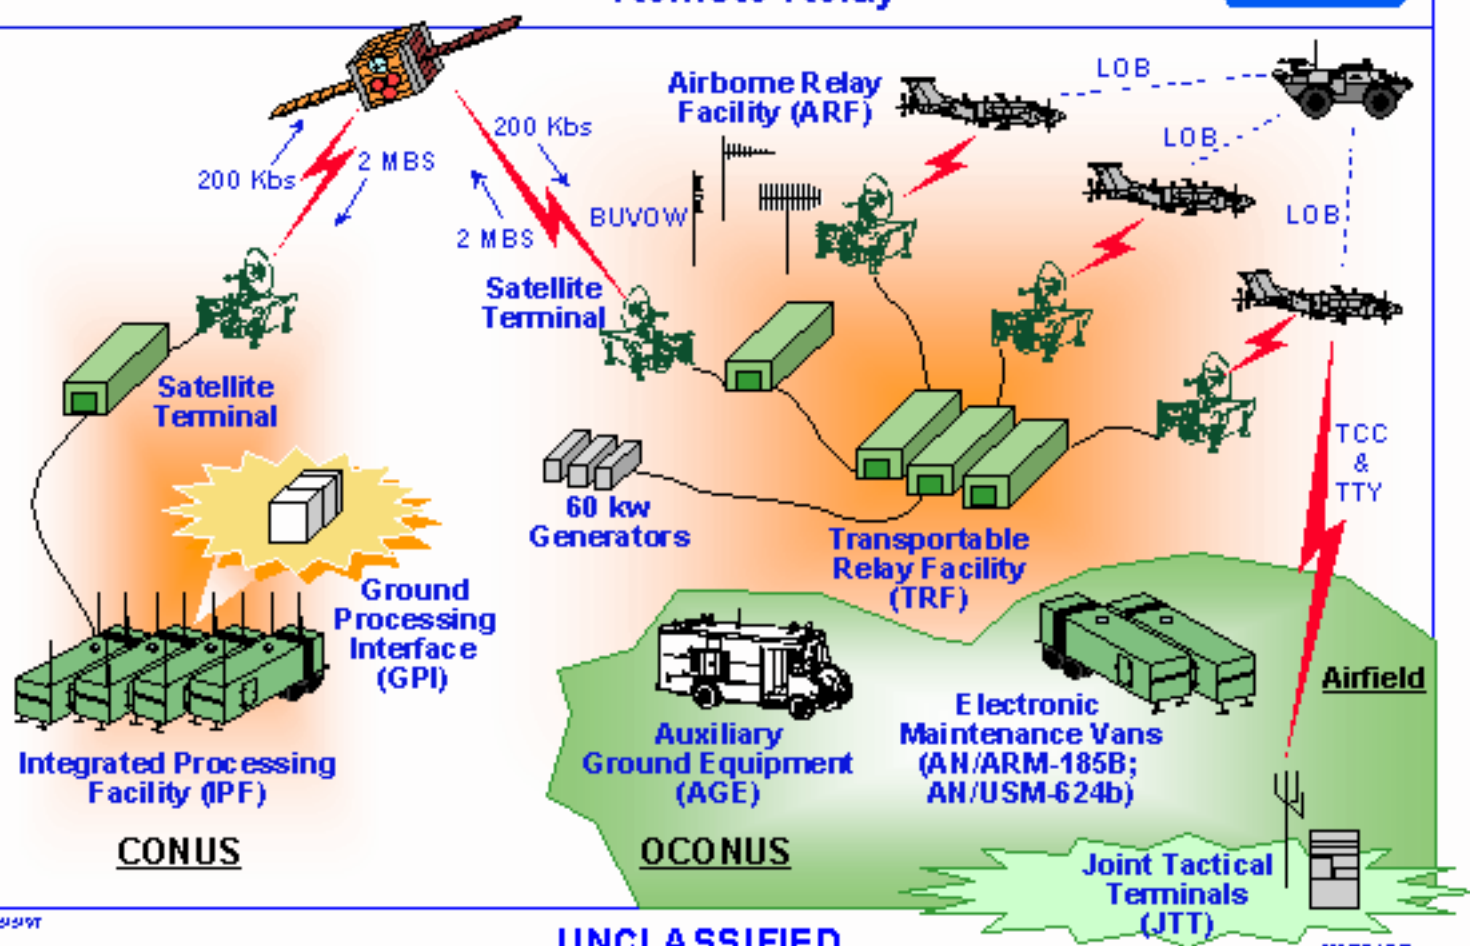

UNCLASSIFIED

GUARDRAIL/Common Sensor System Description

GR/CS is a Corps-Level, Airborne SIGINT Collection and Location System Capable of Providing Tactical Commanders Near-Real Time Targeting Information

- Interoperable Data Links
- ARF-IPF Link
- Carries TRIXS Net
- 8' x 36' Trailers
- Removable Boggies
- C130 Transportable

ARF Control
Analysis and
Reporting

- Data Link
- Data Distribution System
- DF Processor
- 1 Reconfigurable Workstation *

Joint Tactical Terminals (JTT)

ELINT (AQL)

Precision Location (CHALS-X)

UNCLASSIFIED

UNCLASSIFIED

IEW&S
PROGRAM EXECUTIVE OFFICE

GUARDRAIL/Common Sensor System 1 Remote Relay

UNCLASSIFIED

311 CR 17 0

UNCLASSIFIED

GUARDRAIL/Common Sensor
Direct Air-to-Satellite Relay (DASR)
Platform RC-12Q

**First DoD Class 5 Air-to-Air and
Air-to-Satellite Relay System**

UNCLASSIFIED

UNCLASSIFIED

GR/CS System 2